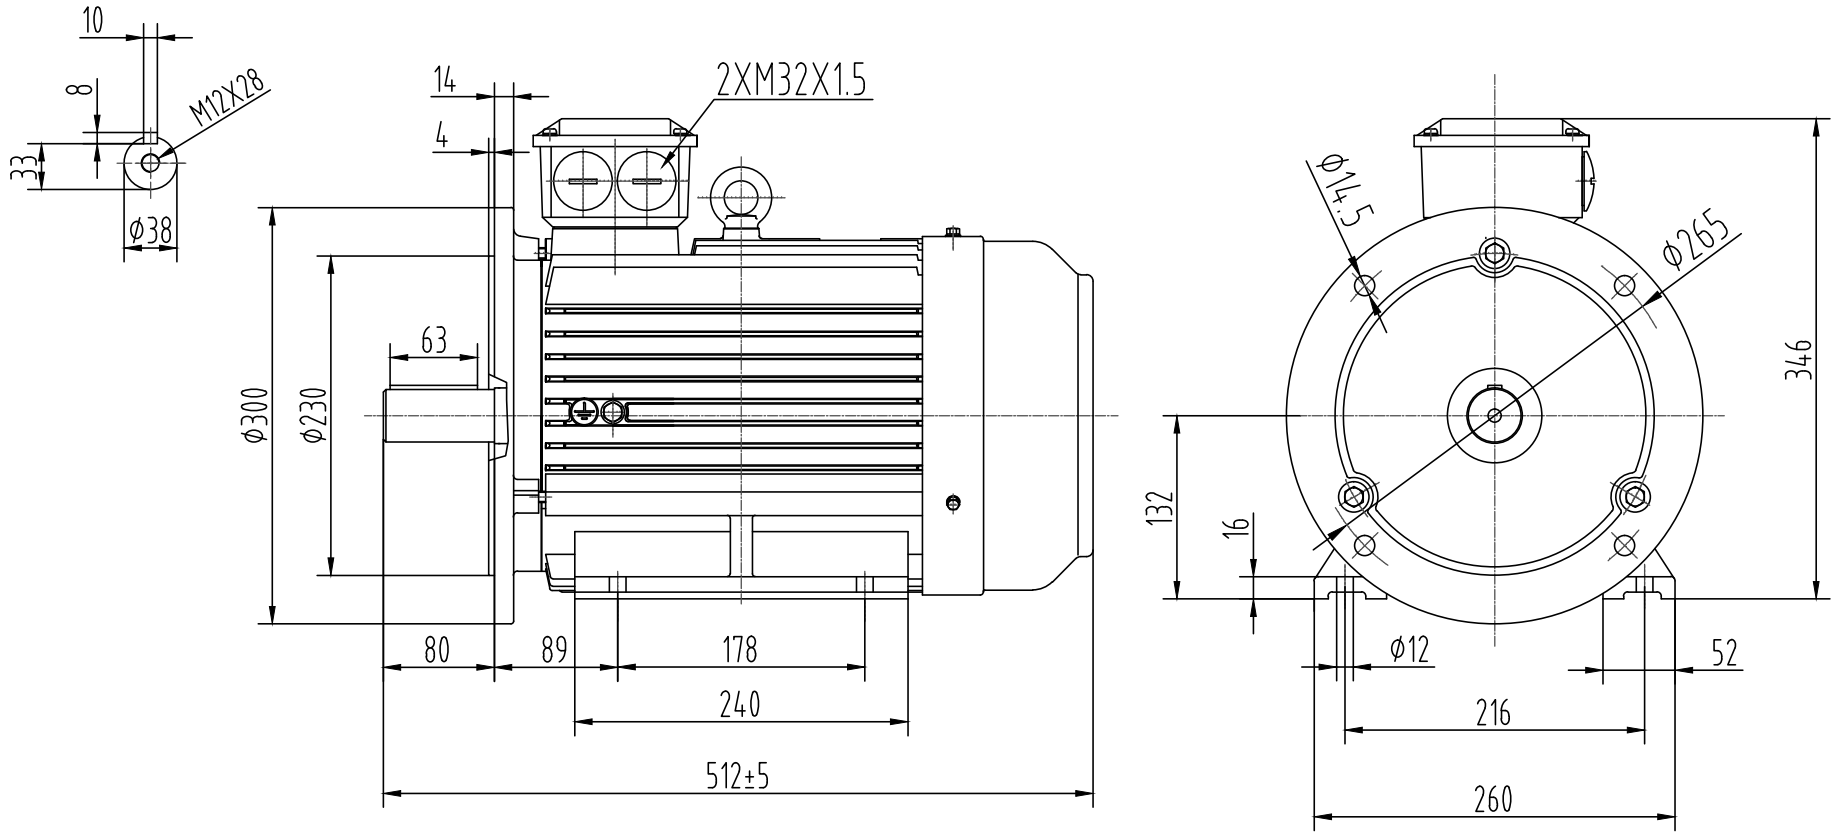

ROYCE CROSS GROUP

**ROYCE
CROSS**
ELECTRICMOTORGROUP

YE2-132M 2-8P (B35)	DATE		CHK	
	DRAWN		APPD	
DIMENSION OUTLINE	ISSUE	A	DATE	CERTIFIED BY
	ISSUE	B	DATE	CERTIFIED BY
	ISSUE	C	DATE	CERTIFIED BY
	ISSUE	D	DATE	CERTIFIED BY