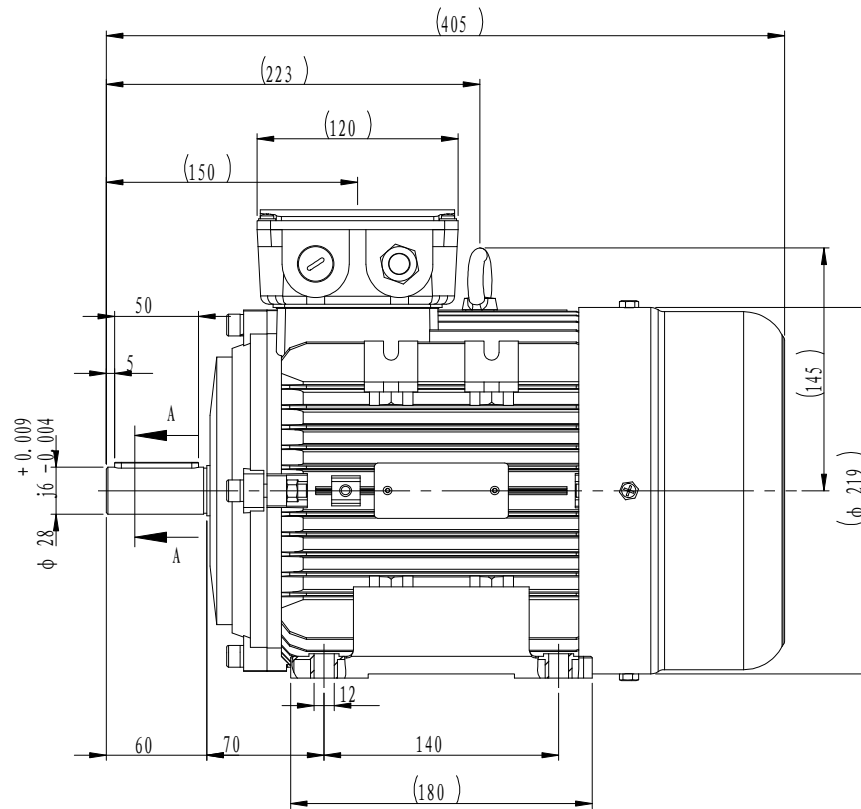

ROYCE CROSS GROUP

MSHE 112M FRAME (B3)

ROYCE
CROSS
ELECTRICMOTORGROUP