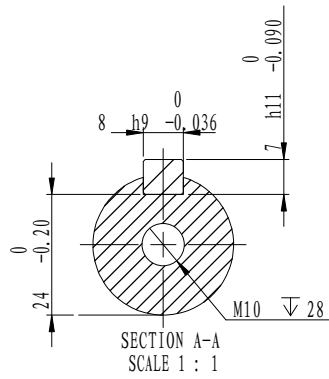

ROYCE CROSS GROUP

MSHE 112M FRAME (B3)

ROYCE
CROSS
ELECTRICMOTORGROUP