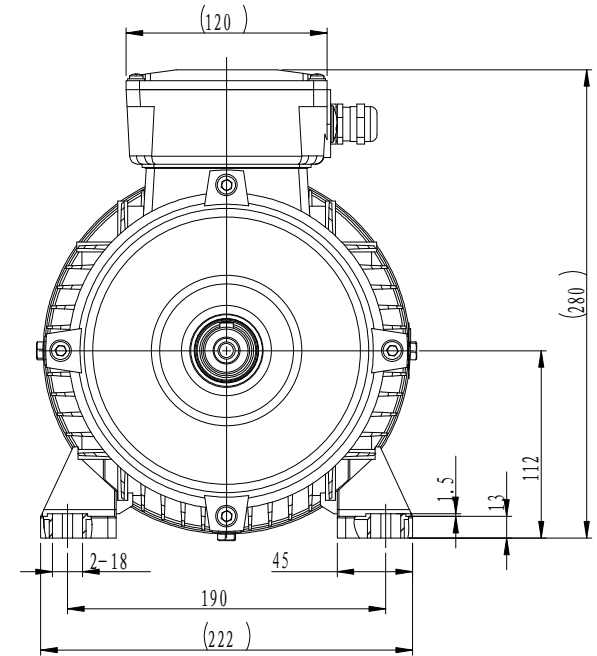

ROYCE CROSS GROUP

MSHE 112M FRAME (B3)

ROYCE
CROSS
ELECTRICMOTORGROUP