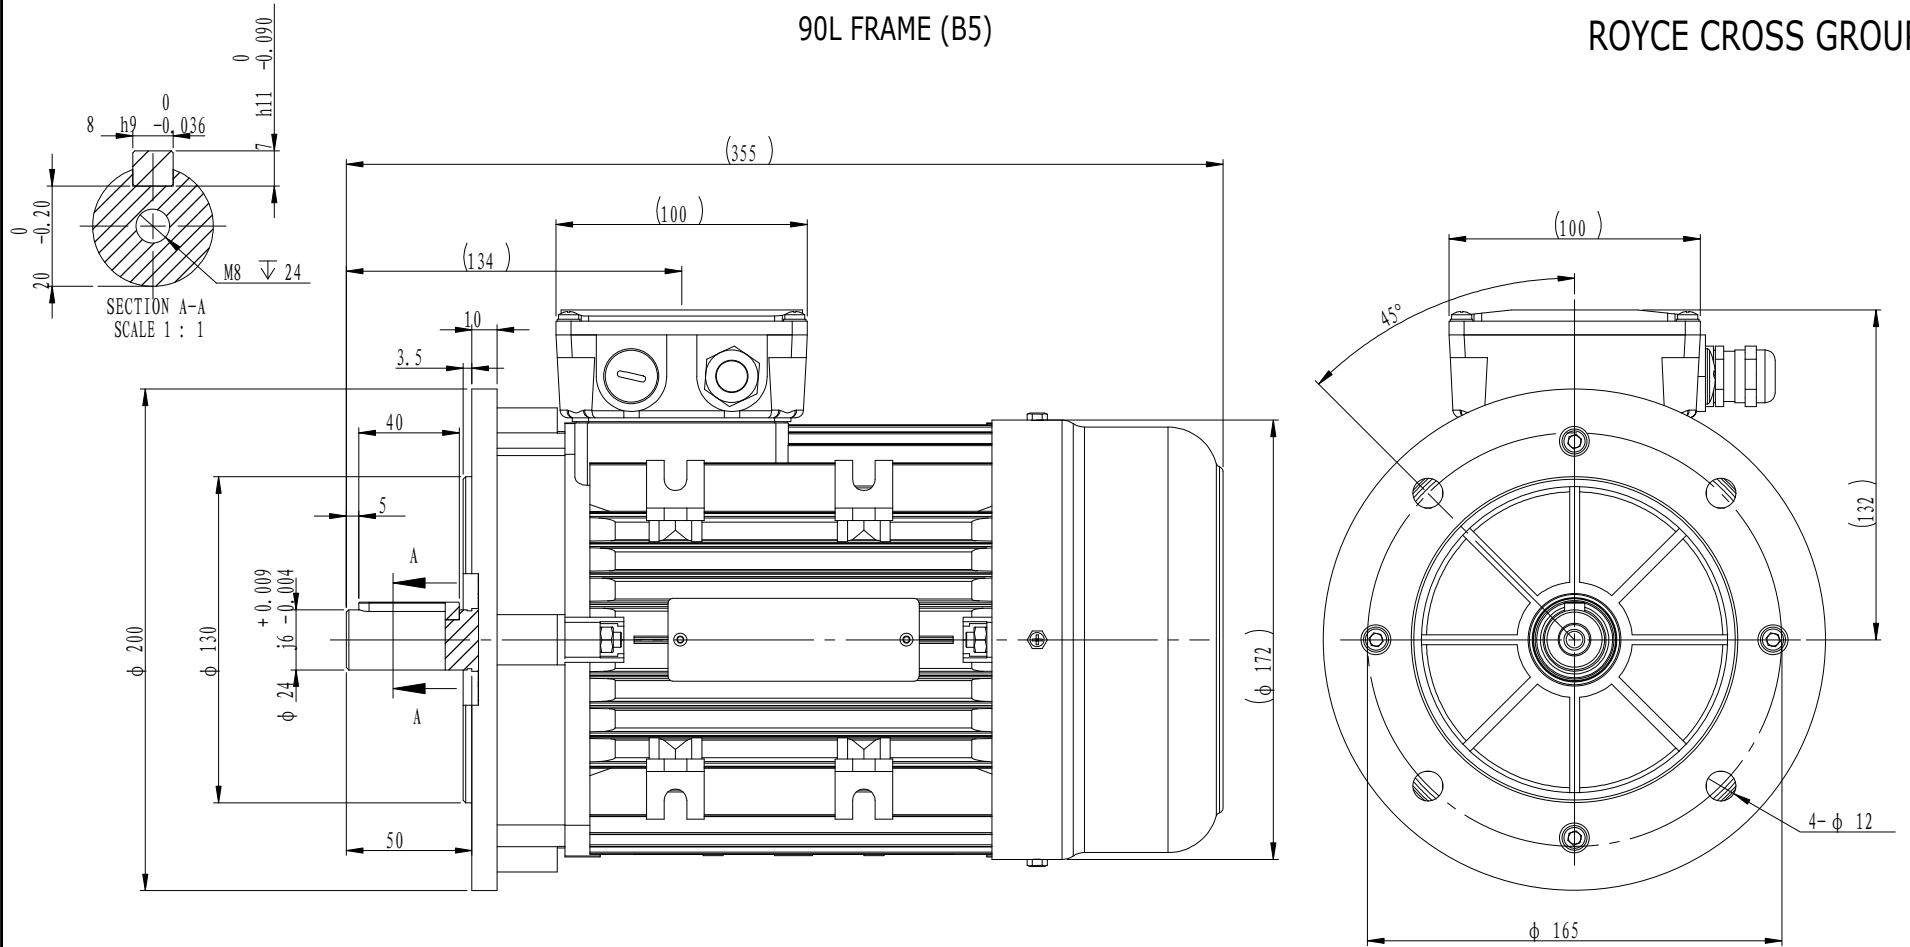

90L FRAME (B5)

ROYCE CROSS GROUP

ROYCE
CROSS
ELECTRICMOTORGROUP