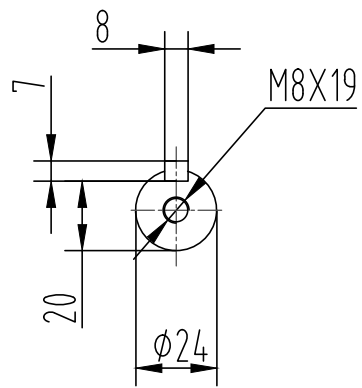

ROYCE CROSS GROUP

YE2-90L 2-8P (B3)
DIMENSION OUTLINE

DATE			CHK
DRAWN			APPD
ISSUE	A	DATE	CERTIFIED BY
ISSUE	B	DATE	CERTIFIED BY
ISSUE	C	DATE	CERTIFIED BY
ISSUE	D	DATE	CERTIFIED BY