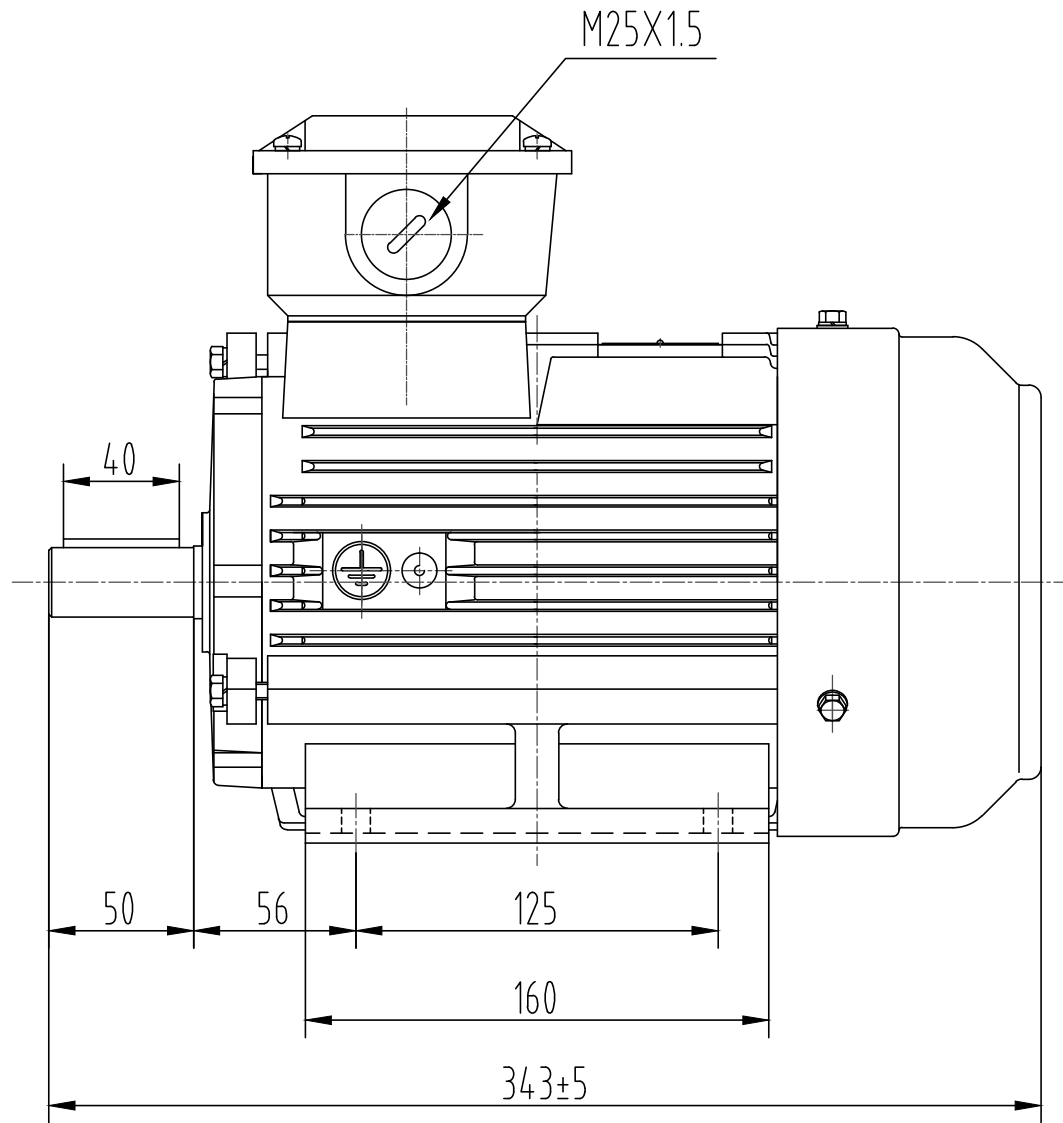

ROYCE CROSS GROUP

YE2-90L 2-8P (B3)
DIMENSION OUTLINE

DATE			CHK
DRAWN			APPD
ISSUE	A	DATE	CERTIFIED BY
ISSUE	B	DATE	CERTIFIED BY
ISSUE	C	DATE	CERTIFIED BY
ISSUE	D	DATE	CERTIFIED BY