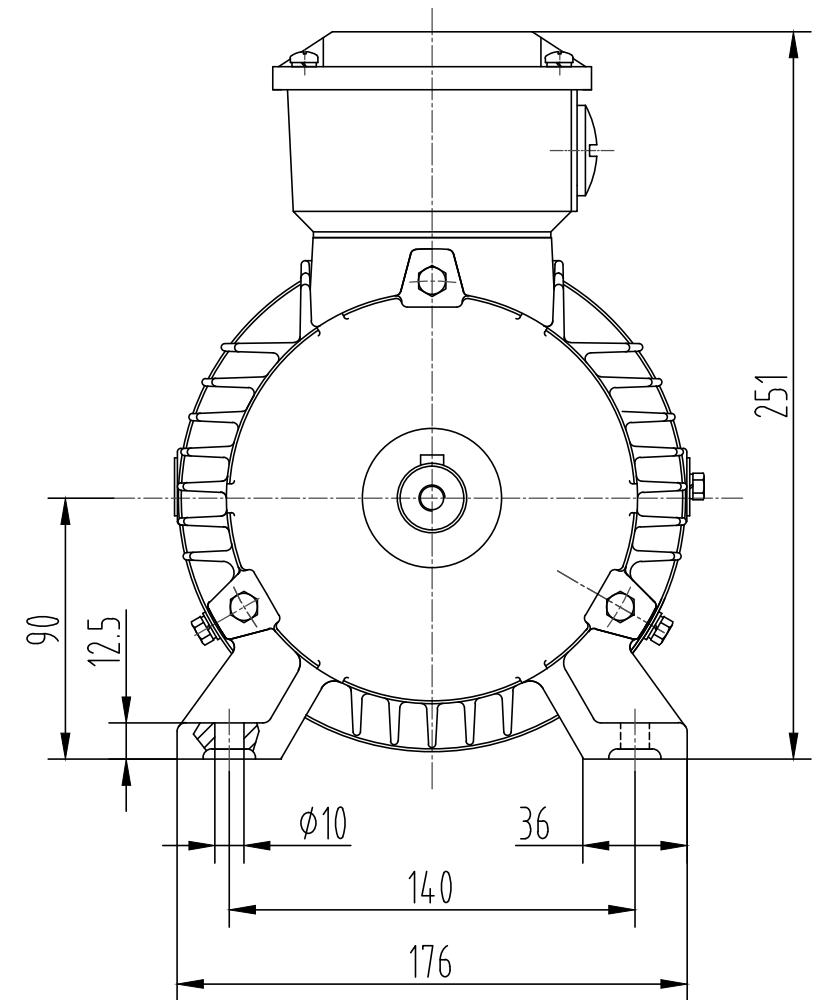

ROYCE CROSS GROUP

YE2-90L 2-8P (B3)
DIMENSION OUTLINE

DATE			CHK
DRAWN			APPD
ISSUE	A	DATE	CERTIFIED BY
ISSUE	B	DATE	CERTIFIED BY
ISSUE	C	DATE	CERTIFIED BY
ISSUE	D	DATE	CERTIFIED BY