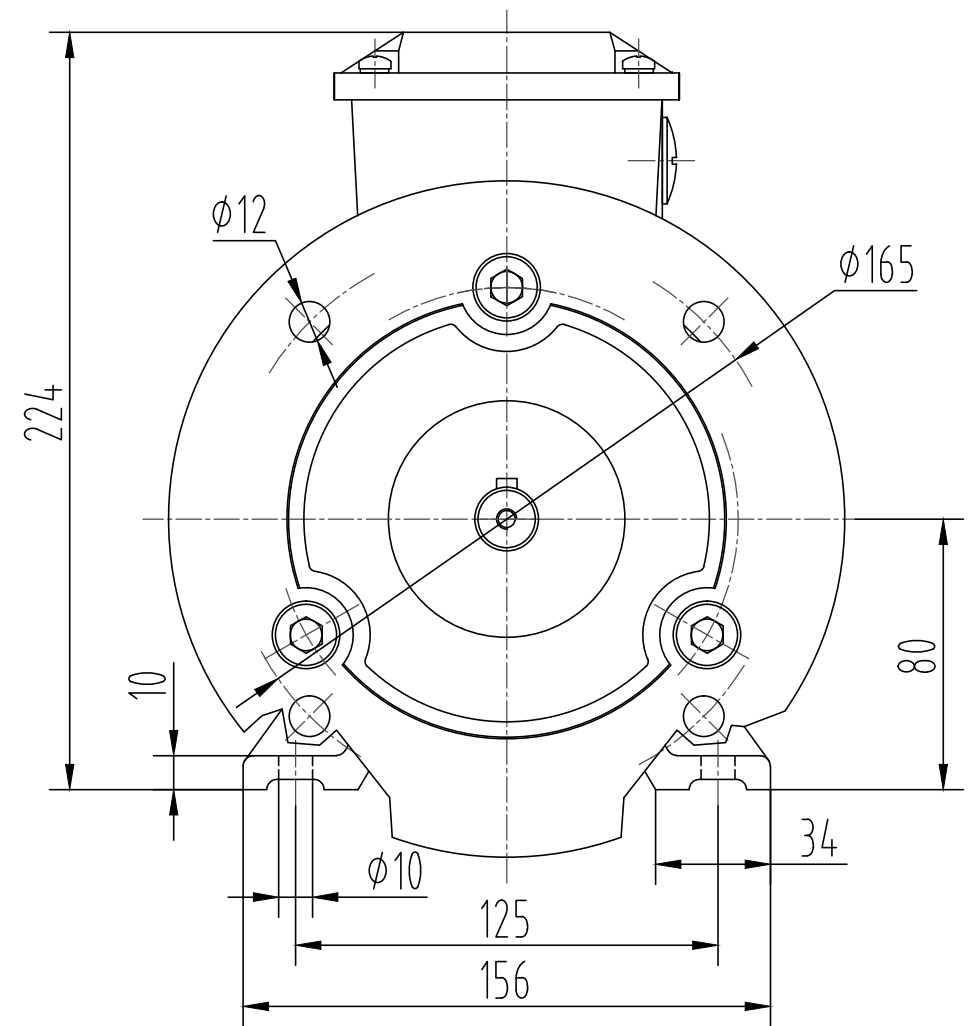

ROYCE CROSS GROUP

YE2-80 2-8P (B35)
DIMENSION OUTLINE

DATE			CHK
DRAWN			APPD
ISSUE	A	DATE	CERTIFIED BY
ISSUE	B	DATE	CERTIFIED BY
ISSUE	C	DATE	CERTIFIED BY
ISSUE	D	DATE	CERTIFIED BY