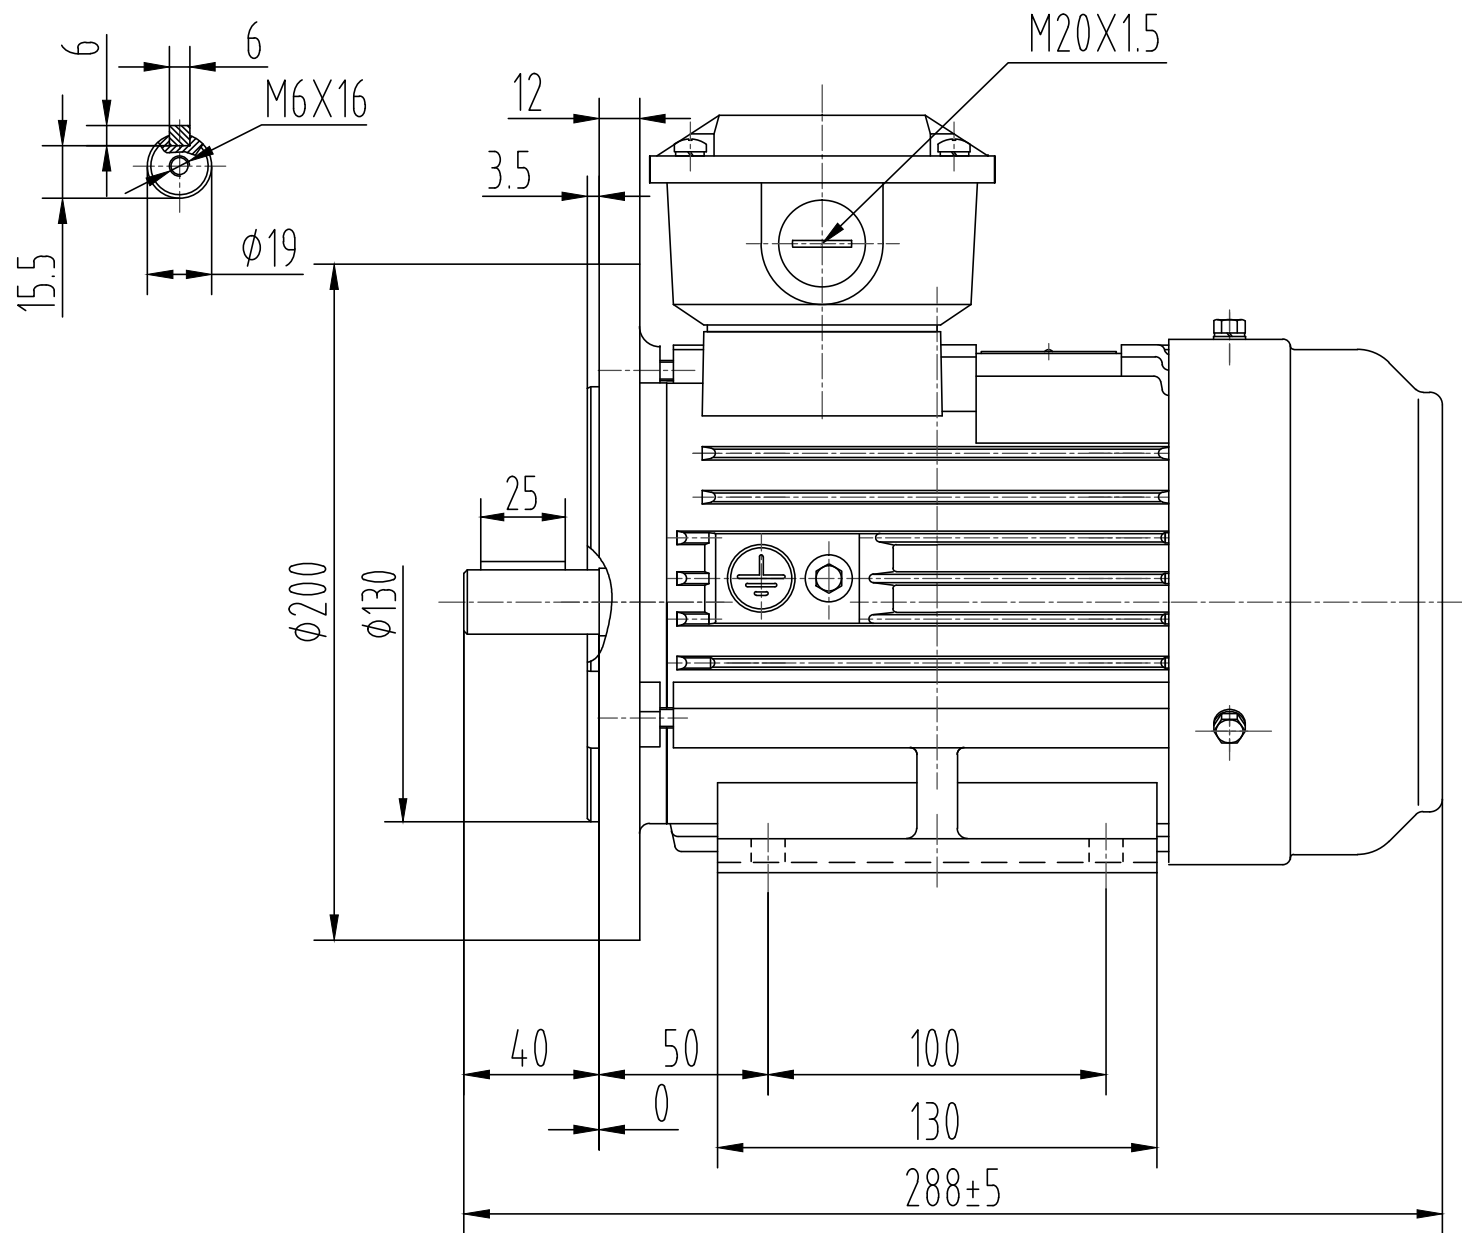

ROYCE CROSS GROUP

YE2-80 2-8P (B35)
DIMENSION OUTLINE

DATE			CHK
DRAWN			APPD
ISSUE	A	DATE	CERTIFIED BY
ISSUE	B	DATE	CERTIFIED BY
ISSUE	C	DATE	CERTIFIED BY
ISSUE	D	DATE	CERTIFIED BY