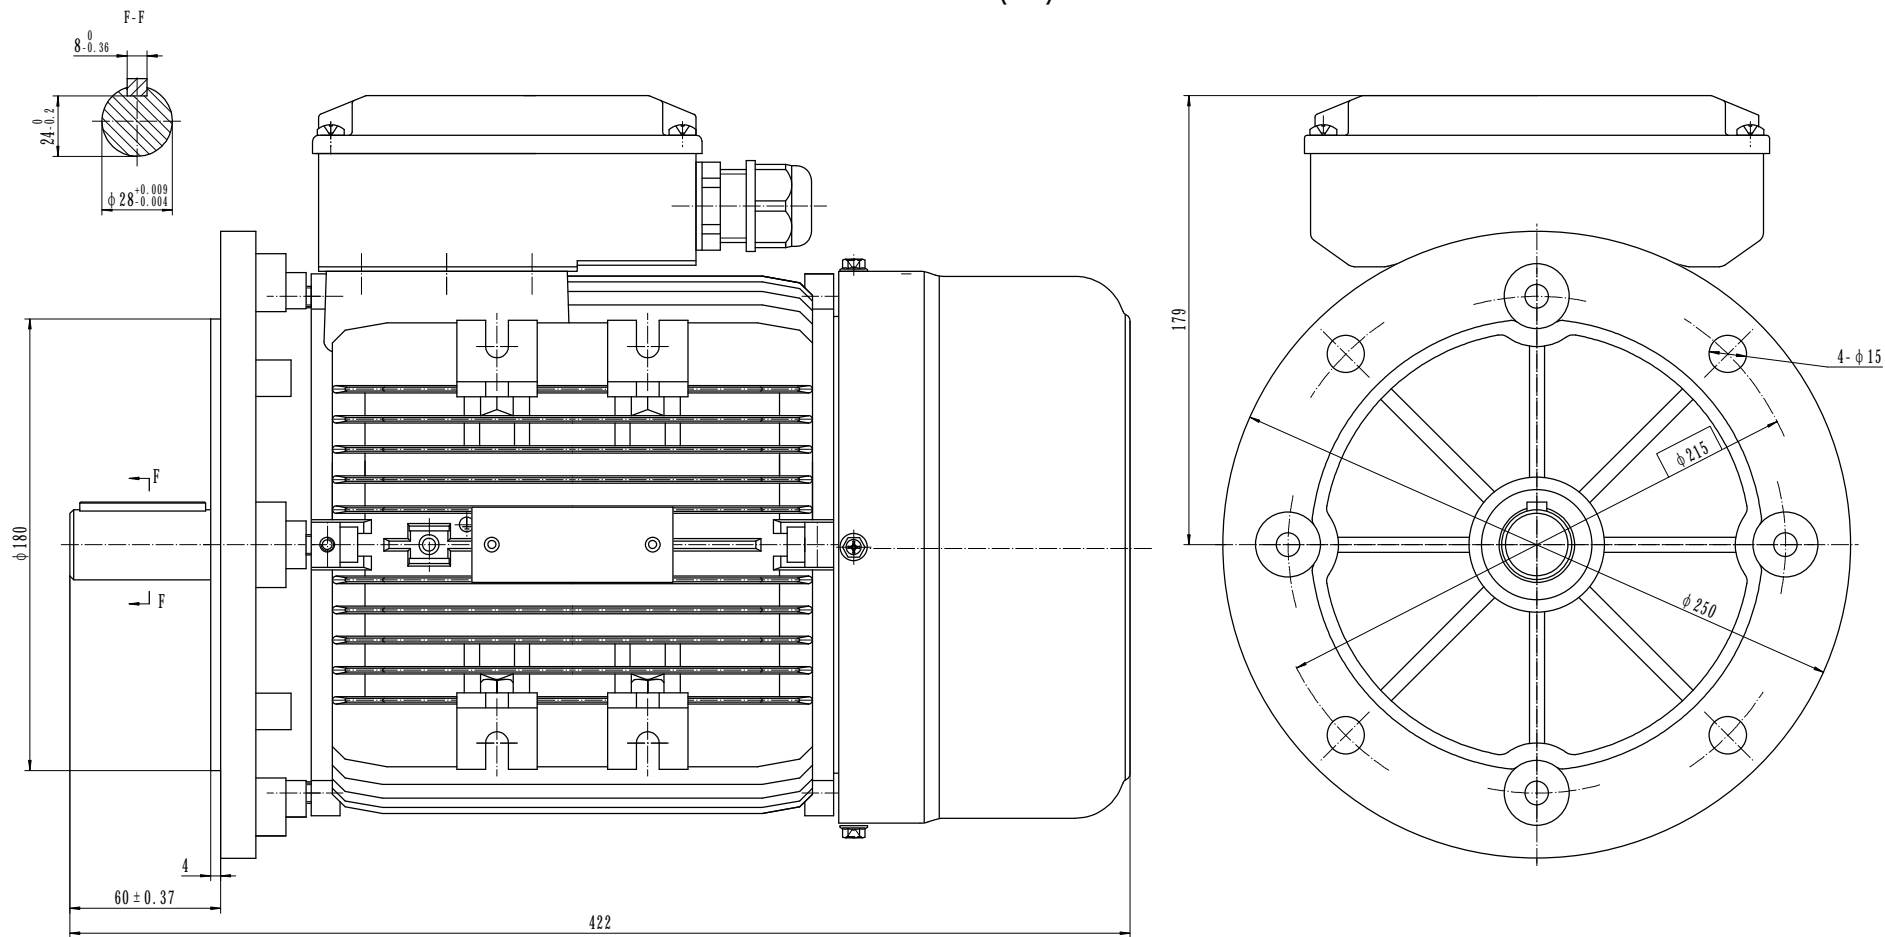

ROYCE CROSS GROUP

ML112 FRAME (B5)

ROYCE
CROSS
ELECTRICMOTORGROUP