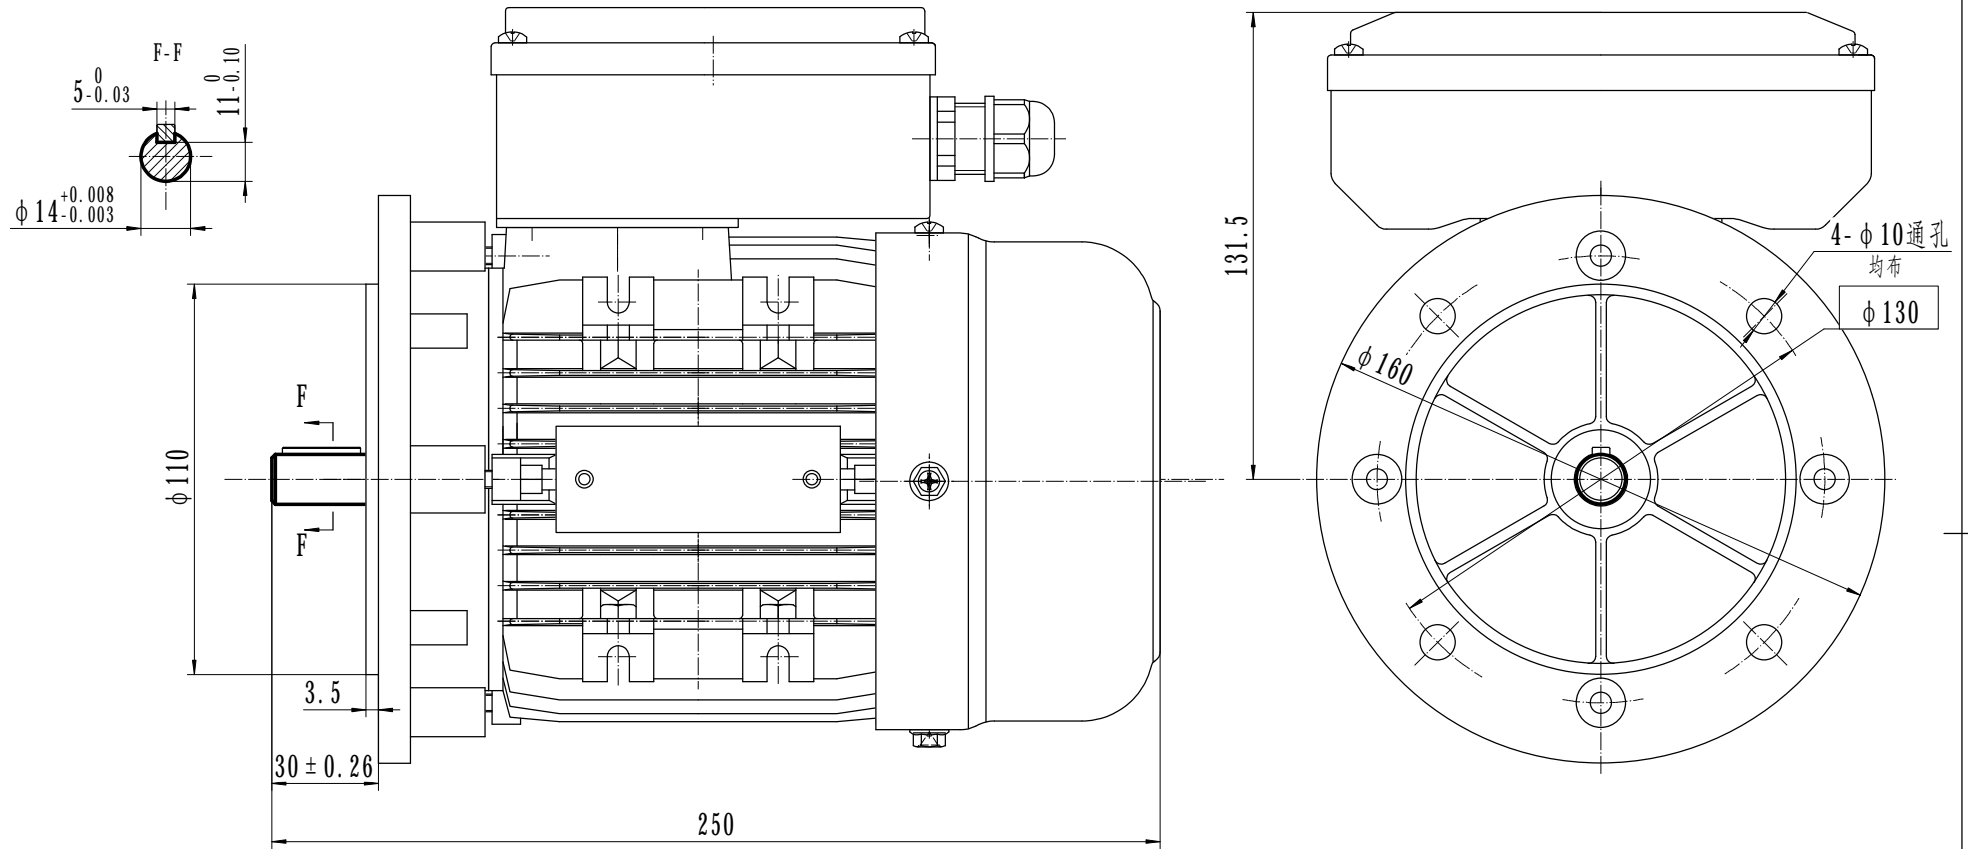

ROYCE CROSS GROUP

MY71 FRAME (B5)

**ROYCE
CROSS**
ELECTRIC MOTOR GROUP