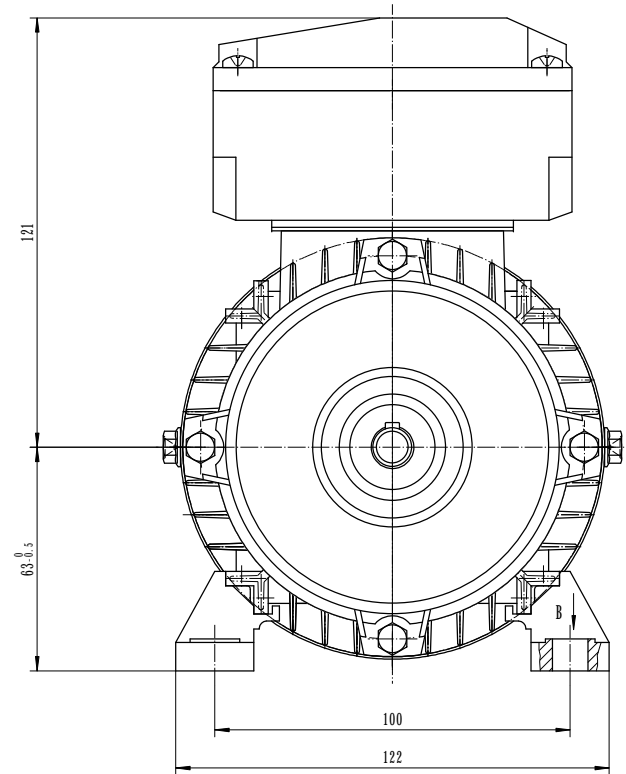

ROYCE CROSS GROUP

MY63 FRAME (B3)

ROYCE
CROSS
ELECTRICMOTORGROUP