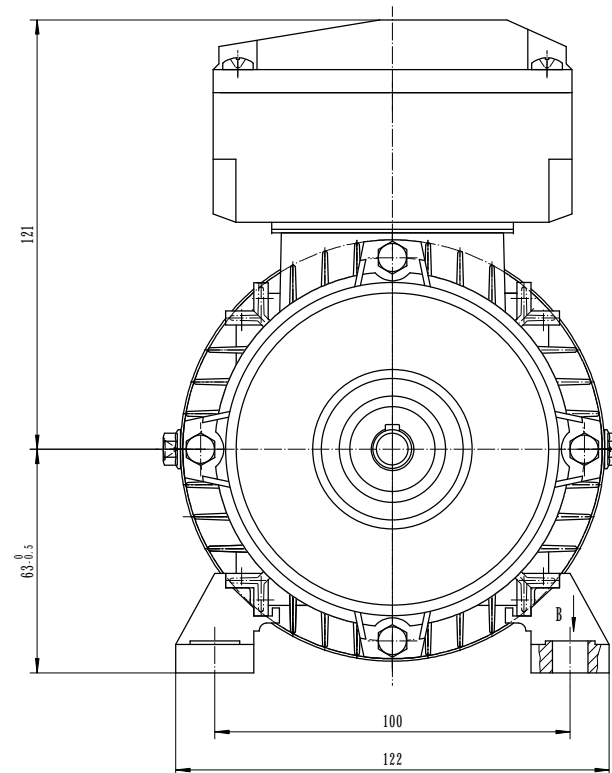

ROYCE CROSS GROUP

MY63 FRAME (B3)

ROYCE
CROSS
ELECTRICMOTORGROUP