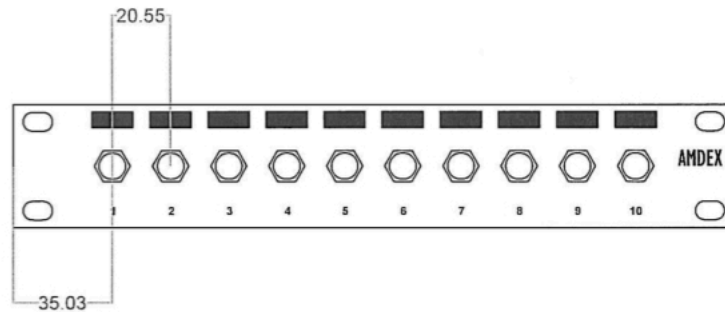

19 inches Blank Patch Panel For F Coupler

Materials:

Panel : Metallic Panel (SPCC)

ROYCECROSSGROUP

DRAW NO:		ITEM NO:	DA10-HEX
	APPR	G.O.	CUSTOMER:
UNIT: m/m	CHECK		DATE:
SCALE:	DESIGN	TOLERANCE:	· ± 1 · X ± 0.2 · XX ± 0.15