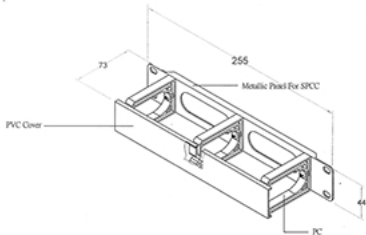

10"-1U Cable Manager

DRAW NO			ITEM NO	DA10-2017
APP	APP	G.O.	CUSTOMER	
CHK	CHK		DATE	
SCALE	DESIGN			

ROYCECROSSGROUP